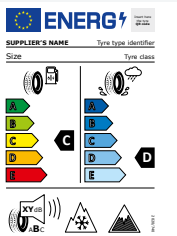

VREDESTEIN 203
Comrac 2

VREDESTEIN 204
Comrac 2 All Season Plus

WESTLAKE 205
Trailer Max ST290

YOKOHAMA 206
Bluearth VAN RY-61

YOKOHAMA 207
Bluearth VAN RY-55

EU tyre label

The EU tyre label helps consumers to decide in favour of a higher fuel efficiency class for their tyres. This can contribute to large reductions in running costs and emissions. Enhanced wet grip means greater road safety, and details of external rolling noise contributes to a reduction in traffic noise levels.